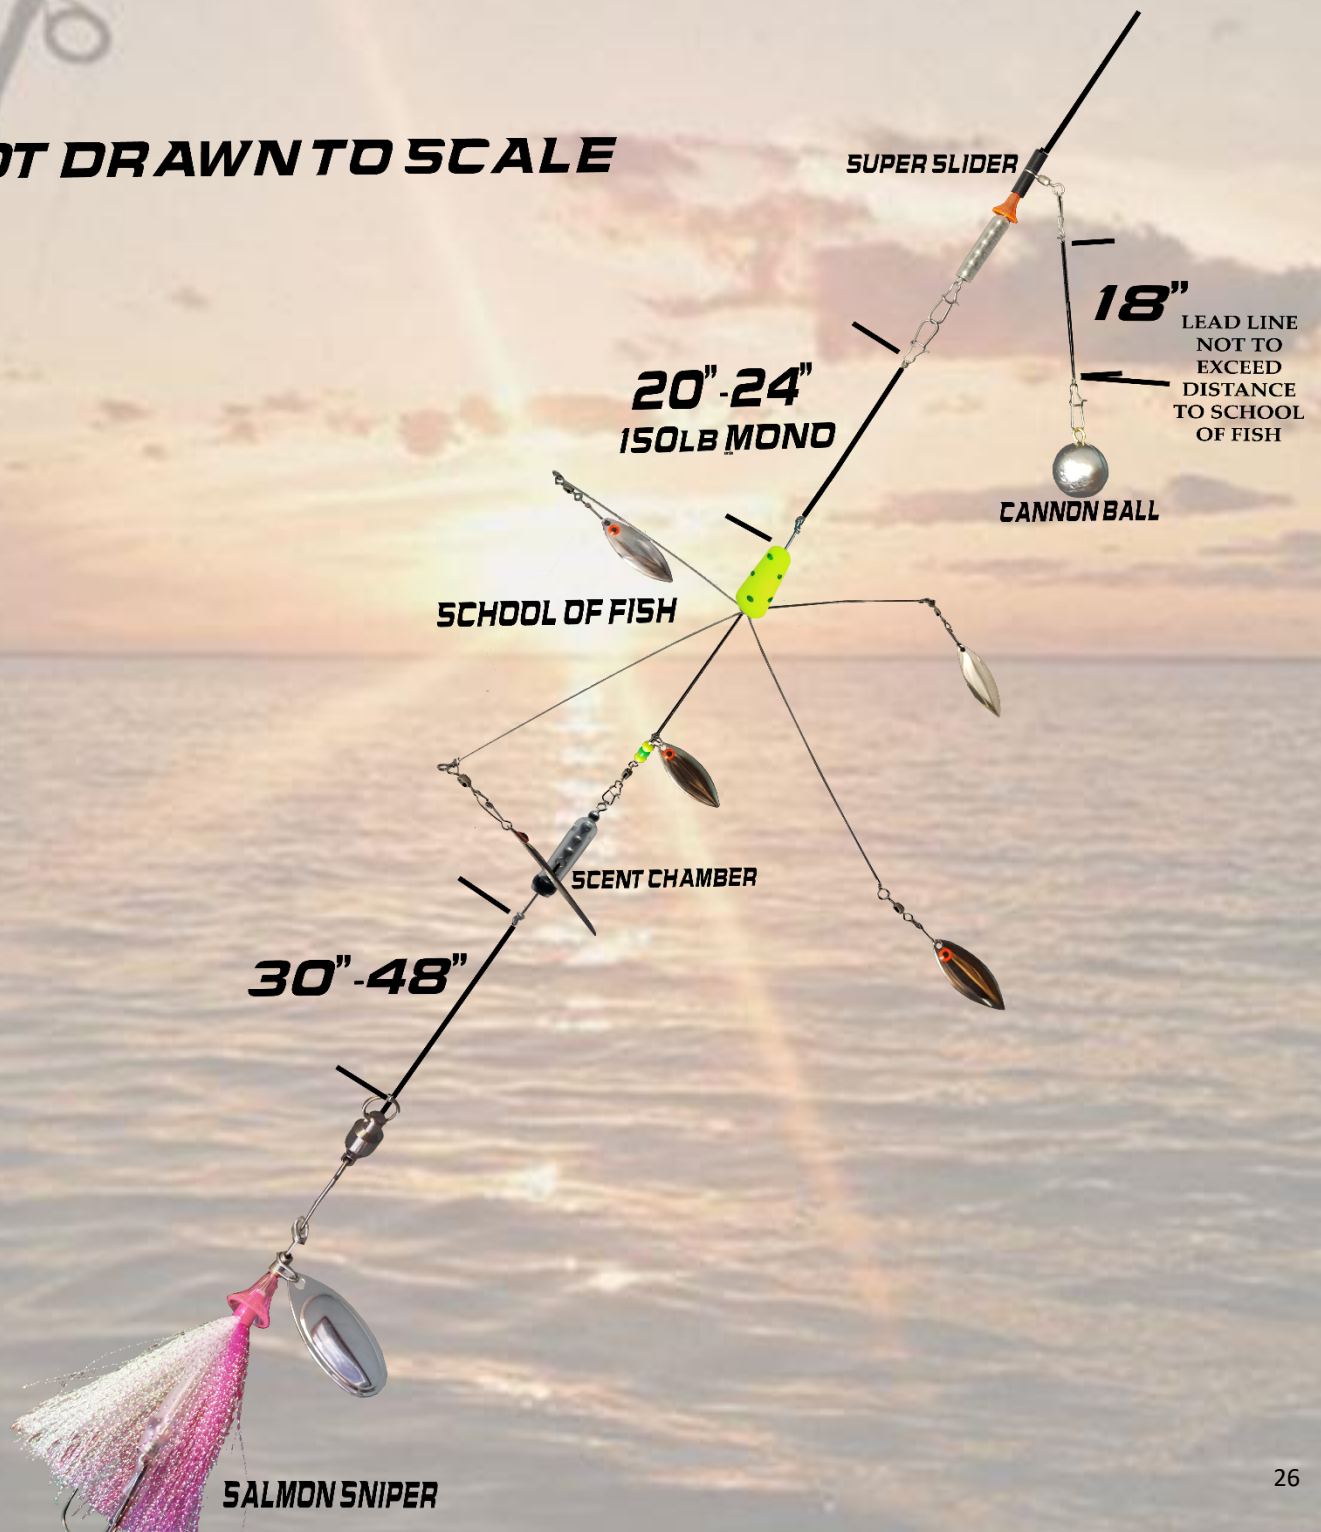

BASIC RIGGING FOR OREGON TACKLE PRODUCTS

***NOT DRAWN TO SCALE**

HOW TO USE AND CLEAN

DREGON TACKLE

SCENT CHAMBER

***To clean: Pop plastic bead out of chamber, use warm water, dish soap and pipe cleaner as needed.**