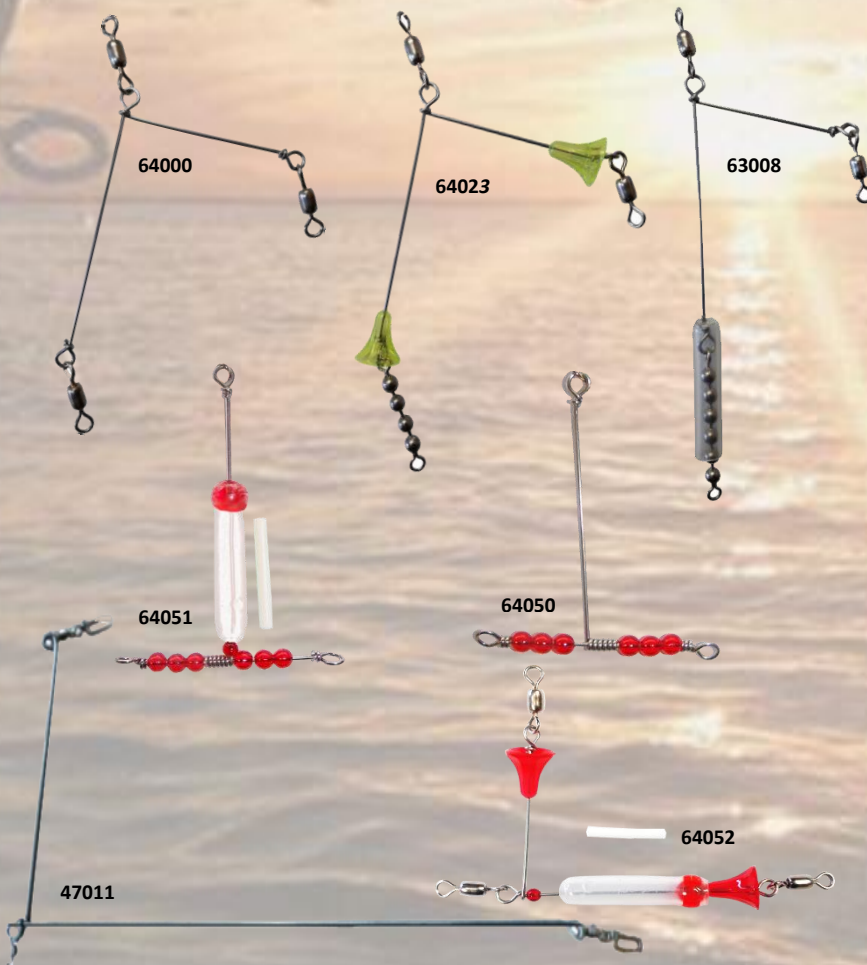

SPREADERS

HALIBUT	
7x11	47011
11x22	47021
16x16	47031
16 oz. Molded Lead	47051
24 oz. Molded Lead	47061
SALMON	
4"x6" - 3pk	64025
w/ Swivels - Plain - 3pk	64000
w/ Swivels - Black - 3pk	64002
w/ Swivels - Clear - 3pk	64004
w/ Swivels - Guide Green - 3pk	64005
w/ Swivels - Orange - 3pk	64012
w/ Swivels - Chartreuse - 3pk	64022
w/ Swivels - Flame - 3pk	64032
w/ Swivels & 4-Bead Chain - Flame - 3pk	64033
w/ 4-Bead Chain w/Weedguard - 2pk	63008
w/ 4-Bead Chain - Black - 3pk	64003
w/ 4-Bead Chain - Orange - 3pk	64013
w/ 4-Bead Chain - Chartreuse - 3pk	64023
w/ 6-Bead Chain - Plain - 2pk	63009
PLUNKING SPREADERS	
Spreader w/T-bead & Scent Chamber - 2pk	64052
Plunking Spreader w/rotating arm - 2pk	64050